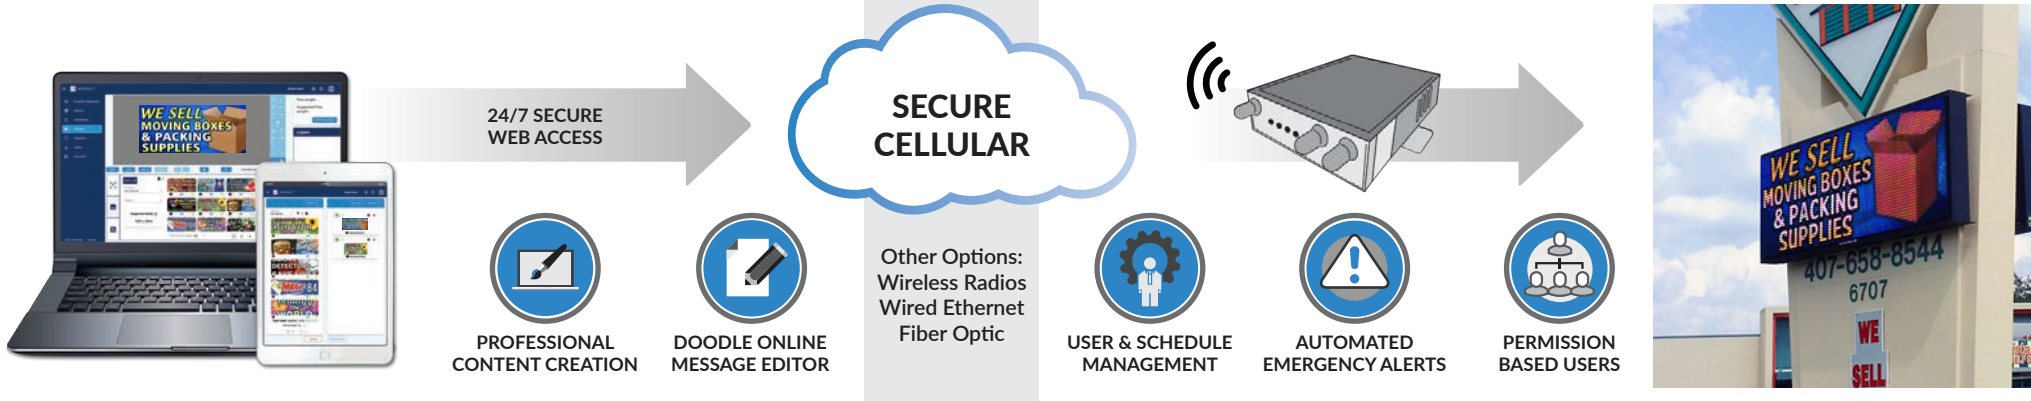

FREEDOM TO MANAGE YOUR DISPLAY ANYTIME, ANYWHERE, FROM ANY DEVICE

SM Infinity™
cloudware for digital advertising

OUR SOFTWARE: CLOUD-BASED

(Internet required)

SM Infinity™ was built from the ground up to be 100% true cloud-based LED display software that completely controls the display from any Internet-connected device (PC, Mac, iPad or Mobile) anytime from anywhere.

- 24/7 Secure Web Access
- No Software or CD's to Load
- No PC to Sync With
- Always the Latest Version
- Content Secure Online & Backed Up Daily

SOFTWARE SOLUTIONS

Get the freedom to manage the display anytime, anywhere, from any device with our cloud-based SM Infinity™ software or directly from your computer with our local PC-based LightSpeed™ software, or request a customized solution from our in-house team.

PROFESSIONAL CUSTOM CONTENT SERVICE

Maximize display potential and increase revenue by requesting personalized content from our professional designers through SM Infinity™.

EMERGENCY & AMBER ALERTS

Support the community by enabling automated alerts in SM Infinity™ including weather, public safety, and amber/silver alerts integrated directly with IPAWS, a federal system managed by FEMA.

CELLULAR COMMUNICATION

Select our reliable industrial cellular communication package for a Plug-n-Play install. Avoid the challenges of local IT systems, line of sight, and distance limitations. Other communication options include Wireless Radios, Wired Ethernet, and Fiber Optic.