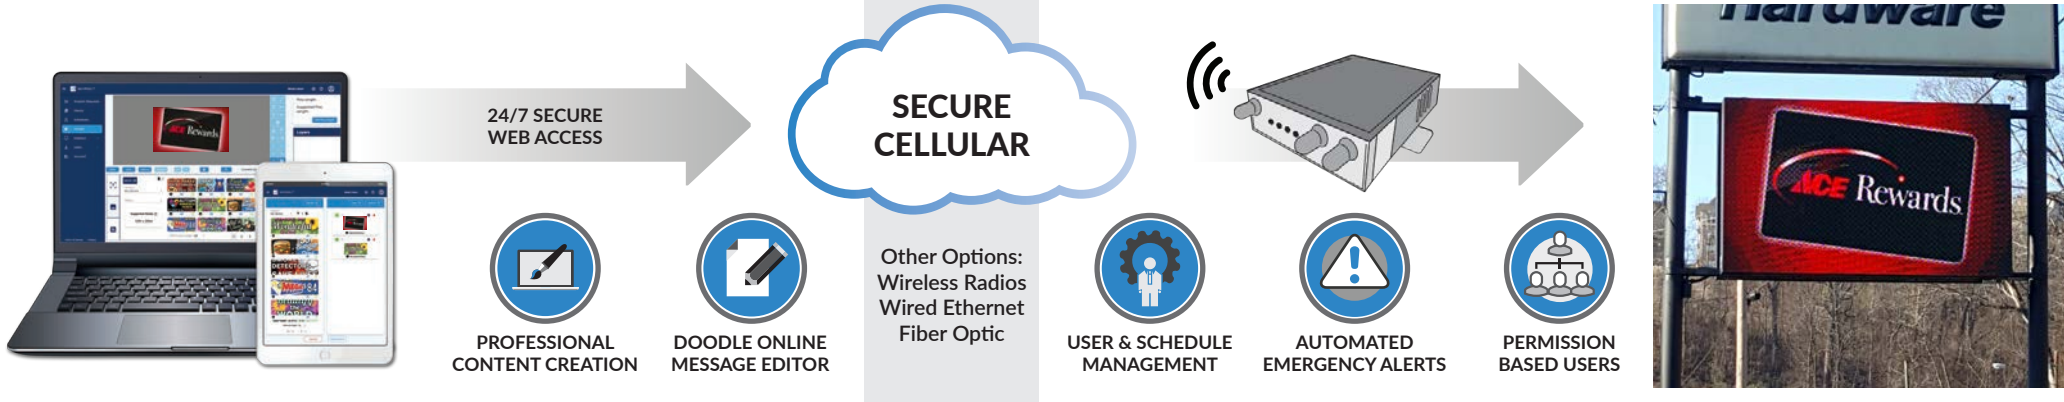

FREEDOM TO MANAGE YOUR DISPLAY ANYTIME, ANYWHERE, FROM ANY DEVICE

SM Infinity™
cloudware for digital advertising

OUR SOFTWARE: CLOUD-BASED

(Internet required)

SM Infinity™ was built from the ground up to be 100% true cloud-based LED display software that completely controls the display from any Internet-connected device (PC, Mac, iPad or Mobile) anytime from anywhere.

- 24/7 Secure Web Access
- No Software or CD's to Load
- No PC to Sync With
- Always the Latest Version
- Content Secure Online & Backed Up Daily

SOFTWARE SOLUTIONS

Get the freedom to manage the display anytime, anywhere, from any device with our cloud-based SM Infinity™ software or directly from your computer with our local PC-based LightSpeed™ software, or request a customized solution from our in-house team.

PROFESSIONAL CUSTOM CONTENT SERVICE

Maximize display potential and increase revenue by requesting personalized content from our professional designers through SM Infinity™.

EMERGENCY & AMBER ALERTS

Support the community by enabling automated alerts in SM Infinity™ including weather, public safety, and amber/silver alerts integrated directly with IPAWS, a federal system managed by FEMA.

CELLULAR COMMUNICATION

Select our reliable industrial cellular communication package for a Plug-n-Play install. Avoid the challenges of local IT systems, line of sight, and distance limitations. Other communication options include Wireless Radios, Wired Ethernet, and Fiber Optic.