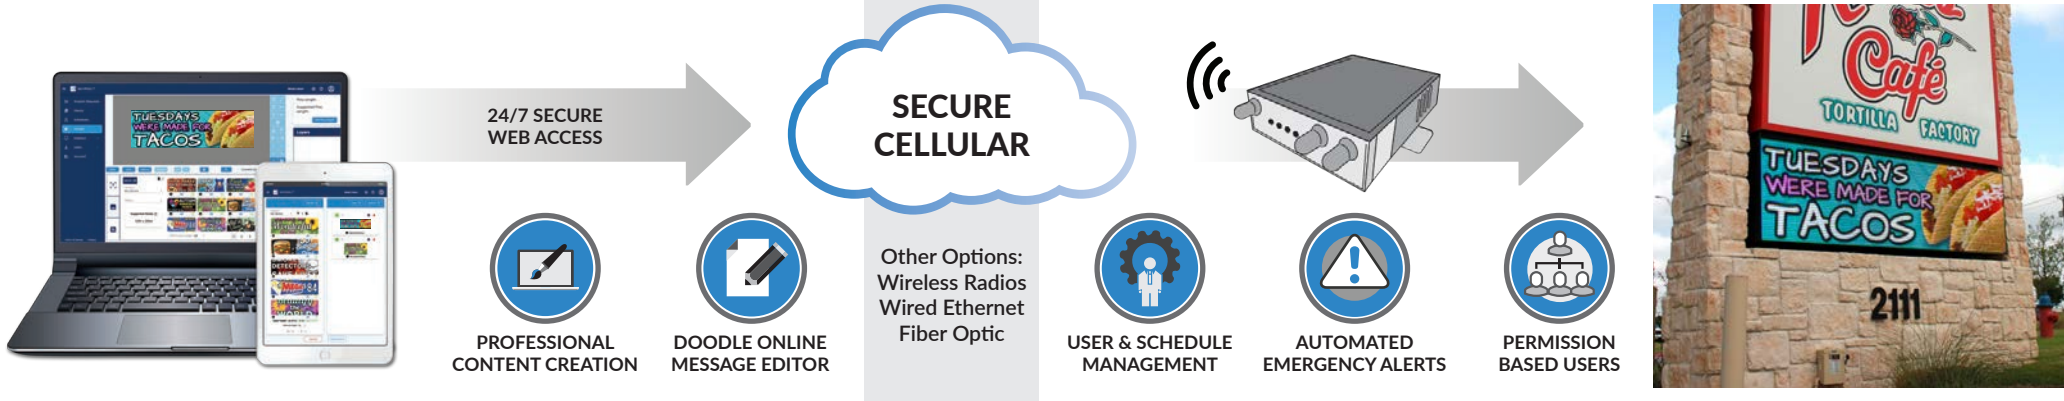

FREEDOM TO MANAGE YOUR DISPLAY ANYTIME, ANYWHERE, FROM ANY DEVICE

SM Infinity™
cloudware for digital advertising

OUR SOFTWARE: CLOUD-BASED

(Internet required)

SM Infinity™ was built from the ground up to be 100% true cloud-based LED display software that completely controls the display from any Internet-connected device (PC, Mac, iPad or Mobile) anytime from anywhere.

- 24/7 Secure Web Access
- No Software or CD's to Load
- No PC to Sync With
- Always the Latest Version
- Content Secure Online & Backed Up Daily

SOFTWARE SOLUTIONS

Get the freedom to manage the display anytime, anywhere, from any device with our cloud-based SM Infinity™ software or directly from your computer with our local PC-based LightSpeed™ software, or request a customized solution from our in-house team.

PROFESSIONAL CUSTOM CONTENT SERVICE

Maximize display potential and increase revenue by requesting personalized content from our professional designers through SM Infinity™.

EMERGENCY & AMBER ALERTS

Support the community by enabling automated alerts in SM Infinity™ including weather, public safety, and amber/silver alerts integrated directly with IPAWS, a federal system managed by FEMA.

CELLULAR COMMUNICATION

Select our reliable industrial cellular communication package for a Plug-n-Play install. Avoid the challenges of local IT systems, line of sight, and distance limitations. Other communication options include Wireless Radios, Wired Ethernet, and Fiber Optic.