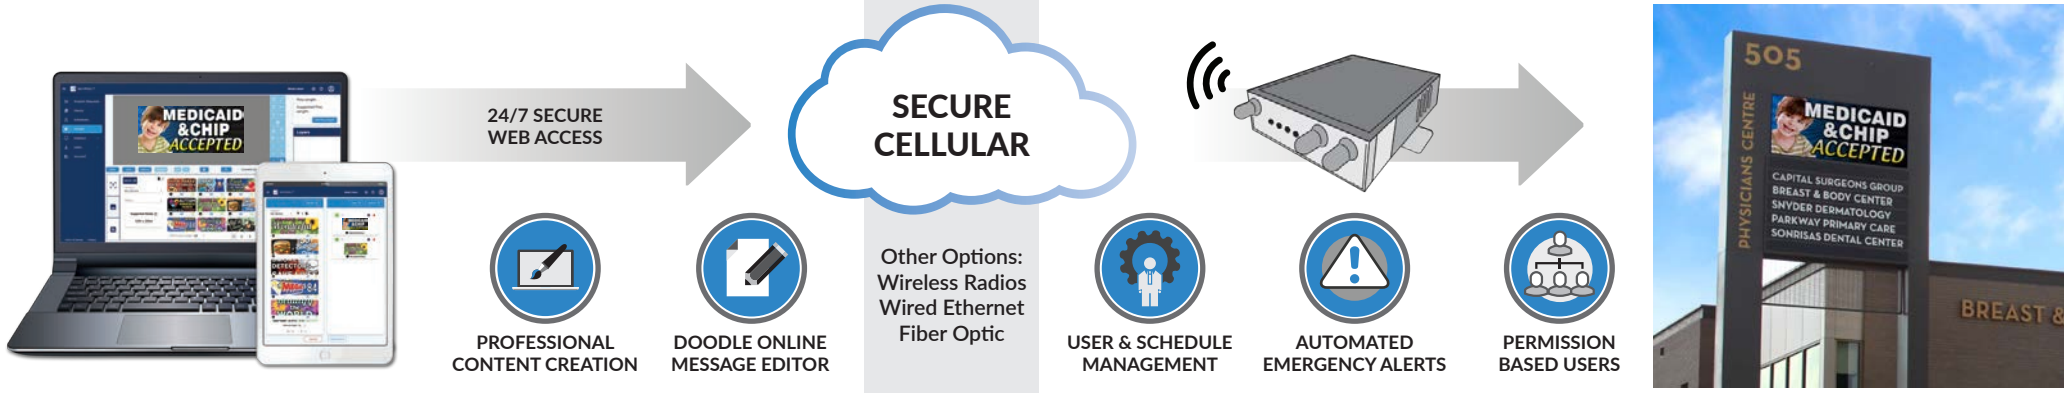

FREEDOM TO MANAGE YOUR DISPLAY ANYTIME, ANYWHERE, FROM ANY DEVICE

SM Infinity™
cloudware for digital advertising

OUR SOFTWARE: CLOUD-BASED

(Internet required)

SM Infinity™ was built from the ground up to be 100% true cloud-based LED display software that completely controls the display from any Internet-connected device (PC, Mac, iPad or Mobile) anytime from anywhere.

- 24/7 Secure Web Access
- No Software or CD's to Load
- No PC to Sync With
- Always the Latest Version
- Content Secure Online & Backed Up Daily

SOFTWARE SOLUTIONS

Get the freedom to manage the display anytime, anywhere, from any device with our cloud-based SM Infinity™ software or directly from your computer with our local PC-based LightSpeed™ software, or request a customized solution from our in-house team.

PROFESSIONAL CUSTOM CONTENT SERVICE

Maximize display potential and increase revenue by requesting personalized content from our professional designers through SM Infinity™.

EMERGENCY & AMBER ALERTS

Support the community by enabling automated alerts in SM Infinity™ including weather, public safety, and amber/silver alerts integrated directly with IPAWS, a federal system managed by FEMA.

CELLULAR COMMUNICATION

Select our reliable industrial cellular communication package for a Plug-n-Play install. Avoid the challenges of local IT systems, line of sight, and distance limitations. Other communication options include Wireless Radios, Wired Ethernet, and Fiber Optic.