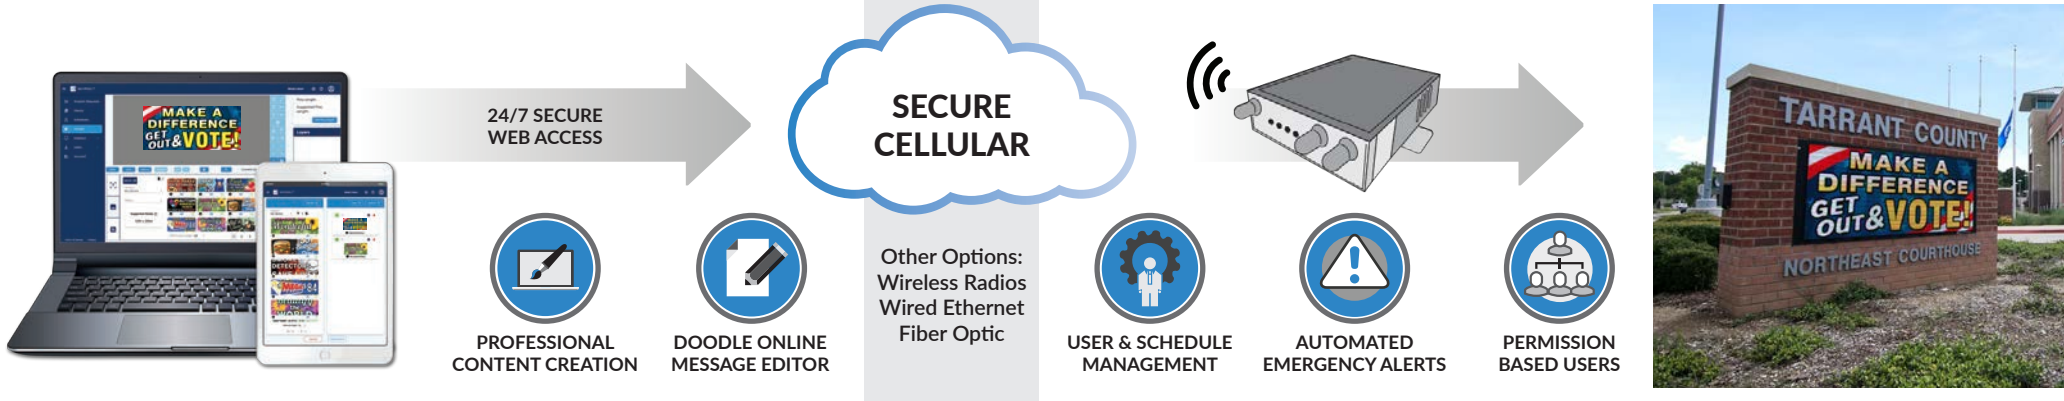

FREEDOM TO MANAGE YOUR DISPLAY ANYTIME, ANYWHERE, FROM ANY DEVICE

SM Infinity™
cloudware for digital advertising

OUR SOFTWARE: CLOUD-BASED

(Internet required)

SM Infinity™ was built from the ground up to be 100% true cloud-based LED display software that completely controls the display from any Internet-connected device (PC, Mac, iPad or Mobile) anytime from anywhere.

- 24/7 Secure Web Access
- No Software or CD's to Load
- No PC to Sync With
- Always the Latest Version
- Content Secure Online & Backed Up Daily

SOFTWARE SOLUTIONS

Get the freedom to manage the display anytime, anywhere, from any device with our cloud-based SM Infinity™ software or directly from your computer with our local PC-based LightSpeed™ software, or request a customized solution from our in-house team.

PROFESSIONAL CUSTOM CONTENT SERVICE

Maximize display potential and increase revenue by requesting personalized content from our professional designers through SM Infinity™.

EMERGENCY & AMBER ALERTS

Support the community by enabling automated alerts in SM Infinity™ including weather, public safety, and amber/silver alerts integrated directly with IPAWS, a federal system managed by FEMA.

CELLULAR COMMUNICATION

Select our reliable industrial cellular communication package for a Plug-n-Play install. Avoid the challenges of local IT systems, line of sight, and distance limitations. Other communication options include Wireless Radios, Wired Ethernet, and Fiber Optic.