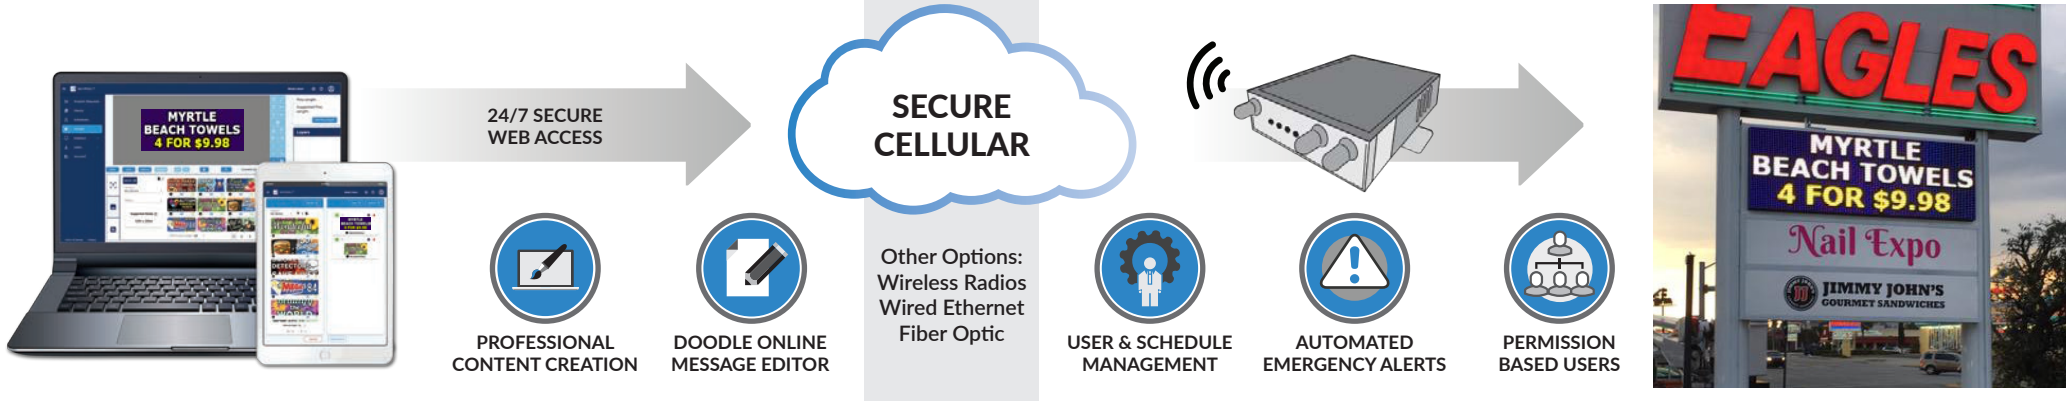

FREEDOM TO MANAGE YOUR DISPLAY ANYTIME, ANYWHERE, FROM ANY DEVICE

SM Infinity™
cloudware for digital advertising

OUR SOFTWARE: CLOUD-BASED

(Internet required)

SM Infinity™ was built from the ground up to be 100% true cloud-based LED display software that completely controls the display from any Internet-connected device (PC, Mac, iPad or Mobile) anytime from anywhere.

- 24/7 Secure Web Access
- No Software or CD's to Load
- No PC to Sync With
- Always the Latest Version
- Content Secure Online & Backed Up Daily

SOFTWARE SOLUTIONS

Get the freedom to manage the display anytime, anywhere, from any device with our cloud-based SM Infinity™ software or directly from your computer with our local PC-based LightSpeed™ software, or request a customized solution from our in-house team.

PROFESSIONAL CUSTOM CONTENT SERVICE

Maximize display potential and increase revenue by requesting personalized content from our professional designers through SM Infinity™.

EMERGENCY & AMBER ALERTS

Support the community by enabling automated alerts in SM Infinity™ including weather, public safety, and amber/silver alerts integrated directly with IPAWS, a federal system managed by FEMA.

CELLULAR COMMUNICATION

Select our reliable industrial cellular communication package for a Plug-n-Play install. Avoid the challenges of local IT systems, line of sight, and distance limitations. Other communication options include Wireless Radios, Wired Ethernet, and Fiber Optic.