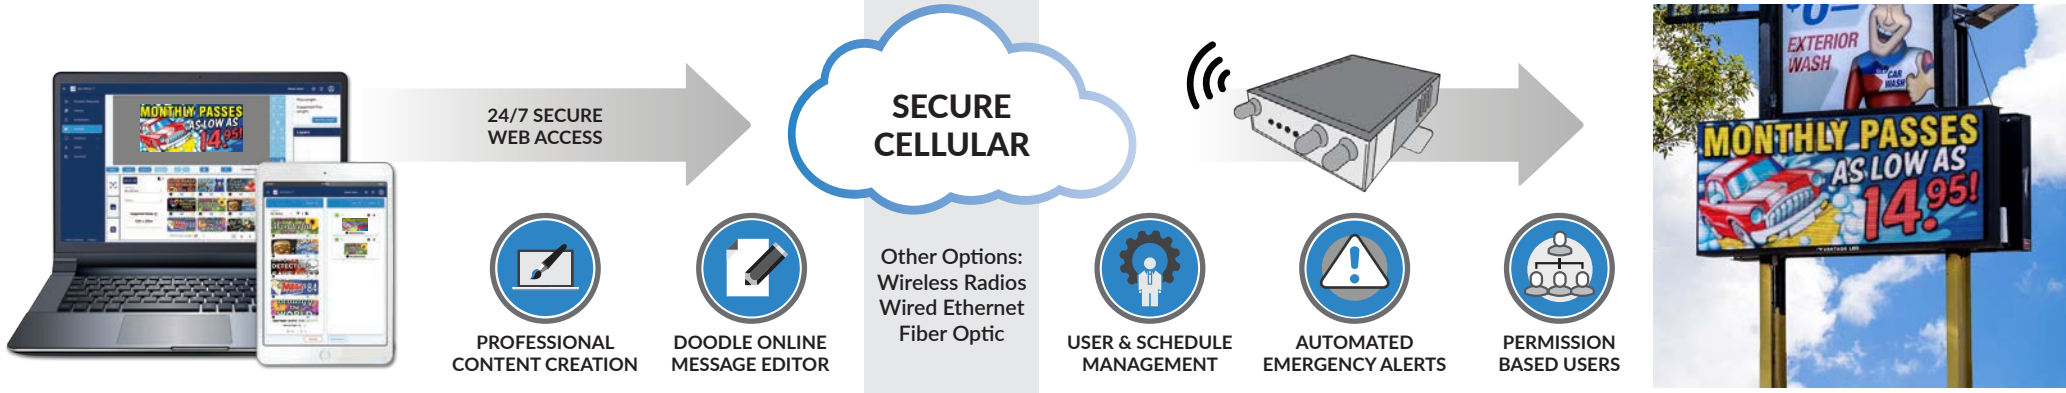

FREEDOM TO MANAGE YOUR DISPLAY ANYTIME, ANYWHERE, FROM ANY DEVICE

SM Infinity™
cloudware for digital advertising

OUR SOFTWARE: CLOUD-BASED

(Internet required)

SM Infinity™ was built from the ground up to be 100% true cloud-based LED display software that completely controls the display from any Internet-connected device (PC, Mac, iPad or Mobile) anytime from anywhere.

- 24/7 Secure Web Access
- No Software or CD's to Load
- No PC to Sync With
- Always the Latest Version
- Content Secure Online & Backed Up Daily

SOFTWARE SOLUTIONS

Get the freedom to manage the display anytime, anywhere, from any device with our cloud-based SM Infinity™ software or directly from your computer with our local PC-based LightSpeed™ software, or request a customized solution from our in-house team.

PROFESSIONAL CUSTOM CONTENT SERVICE

Maximize display potential and increase revenue by requesting personalized content from our professional designers through SM Infinity™.

EMERGENCY & AMBER ALERTS

Support the community by enabling automated alerts in SM Infinity™ including weather, public safety, and amber/silver alerts integrated directly with IPAWS, a federal system managed by FEMA.

CELLULAR COMMUNICATION

Select our reliable industrial cellular communication package for a Plug-n-Play install. Avoid the challenges of local IT systems, line of sight, and distance limitations. Other communication options include Wireless Radios, Wired Ethernet, and Fiber Optic.