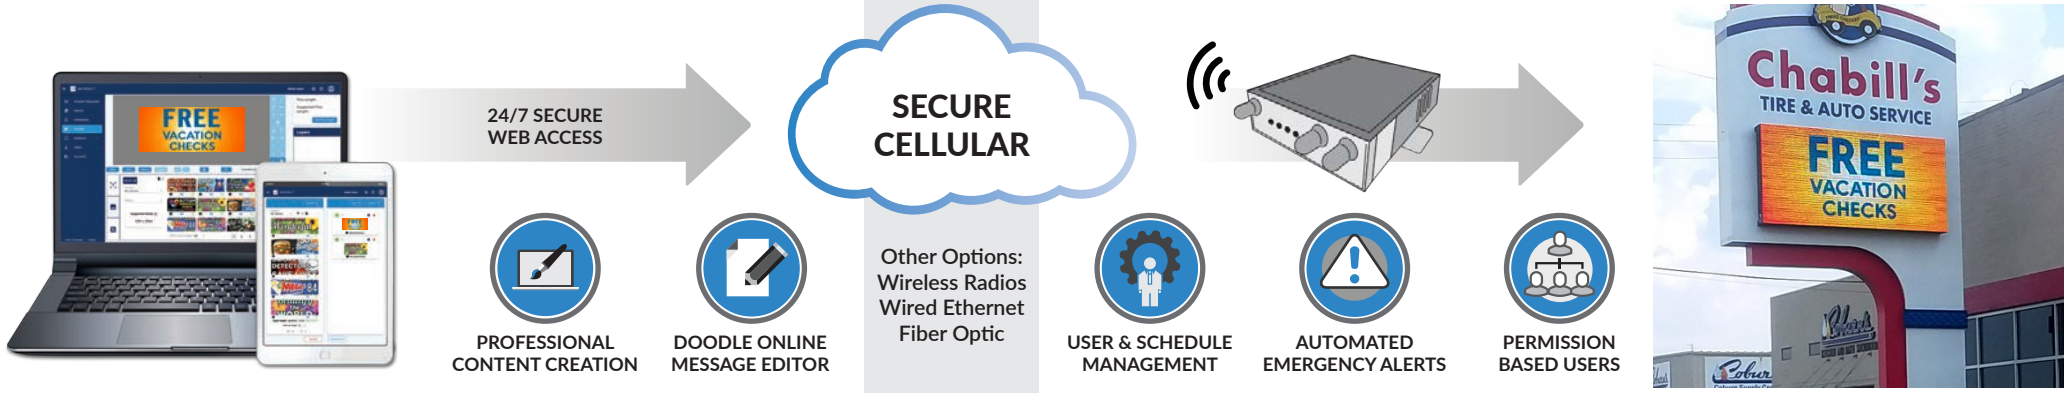

FREEDOM TO MANAGE YOUR DISPLAY ANYTIME, ANYWHERE, FROM ANY DEVICE

SM Infinity™
cloudware for digital advertising

OUR SOFTWARE: CLOUD-BASED

(Internet required)

SM Infinity™ was built from the ground up to be 100% true cloud-based LED display software that completely controls the display from any Internet-connected device (PC, Mac, iPad or Mobile) anytime from anywhere.

- 24/7 Secure Web Access
- No Software or CD's to Load
- No PC to Sync With
- Always the Latest Version
- Content Secure Online & Backed Up Daily

SOFTWARE SOLUTIONS

Get the freedom to manage the display anytime, anywhere, from any device with our cloud-based SM Infinity™ software or directly from your computer with our local PC-based LightSpeed™ software, or request a customized solution from our in-house team.

PROFESSIONAL CUSTOM CONTENT SERVICE

Maximize display potential and increase revenue by requesting personalized content from our professional designers through SM Infinity™.

EMERGENCY & AMBER ALERTS

Support the community by enabling automated alerts in SM Infinity™ including weather, public safety, and amber/silver alerts integrated directly with IPAWS, a federal system managed by FEMA.

CELLULAR COMMUNICATION

Select our reliable industrial cellular communication package for a Plug-n-Play install. Avoid the challenges of local IT systems, line of sight, and distance limitations. Other communication options include Wireless Radios, Wired Ethernet, and Fiber Optic.