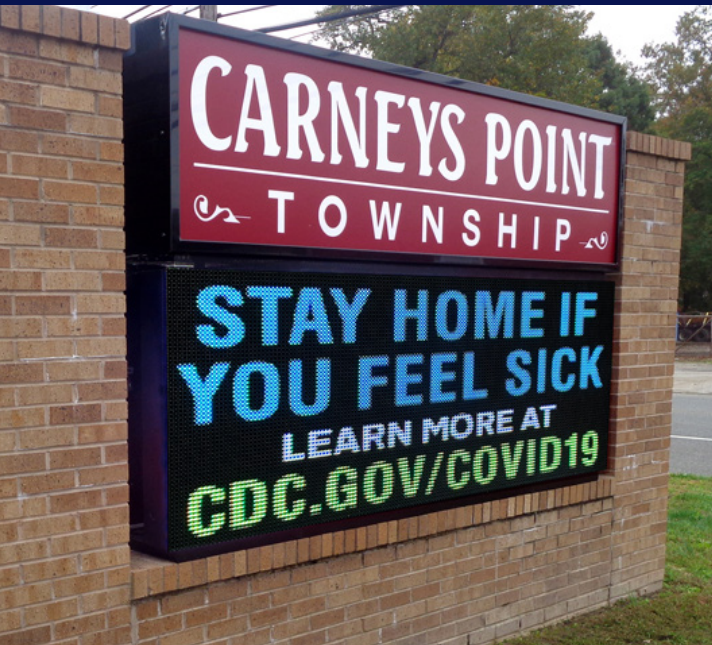

Carneys Point Township, Carneys Point, NJ
16mm - 60 x 180 - 10K Pixels - 3'-2" x 9'-6"

- **7 YEAR COMPREHENSIVE PARTS & OPTIONAL LABOR WARRANTY**
  All our components, communication devices, and up to 7 years optional on-site parts replacement are covered under warranty at no cost to you.
- **LIGHTNING & VANDALISM PROTECTION**
  Our optional on-site parts replacement includes financial reimbursement towards the insurance deductible for Lightning or Vandalism damage to your sign.
- **1 YEAR PROFESSIONAL CUSTOM CONTENT SERVICE**
  Whether you're an owner, employee or volunteer, the designers at SM Infinity make it easy to get professional content created just for you. That's over $15,000 worth of value, free of charge.
- **ULTRA LOW POWER**
  70% less power than the leading manufacturer & protected against corrosion & oxidation.
- **DISPLAY UPGRADABILITY**
  Easy to upgrade the display in the field to a higher resolution or from grayscale to full color.

"It was the easiest and best decision we ever made for our post."

- Jerry, Veteran