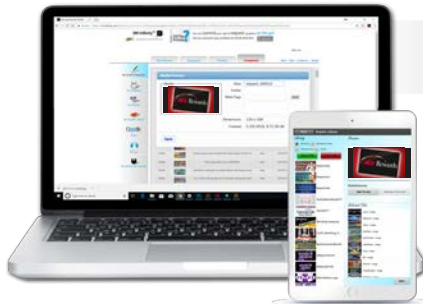

FREEDOM TO MANAGE YOUR DISPLAY ANYTIME, ANYWHERE, FROM ANY DEVICE

SM Infinity™

cloudware for LED display advertising

24/7 SECURE
WEB ACCESS

PROFESSIONAL
CONTENT CREATION

DOODLE ONLINE
MESSAGE EDITOR