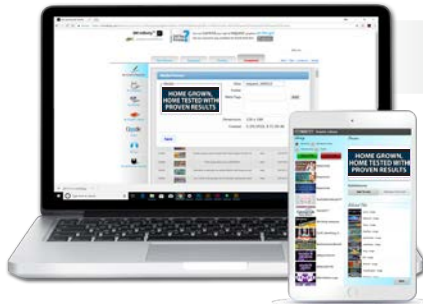

SERVICE & SUPPORT YOUR COMMUNITY

An LED Sign is a One-Time Investment for On-Premise Targeted Advertising that represents & brands your institution with custom content that attracts attention within your community to promote your expertise, services, and specials to grow your clientele.

Change the LED display as often as you like anytime, anywhere, any device. Display & schedule dynamic messages to increase participation:

“Free Checking” “Low Mortgage Rates” “Free Gift with New Accounts”
“Easy Online Banking” “Stuck in Traffic? Get \$100 for a New Account!”

"It was the easiest and best decision we ever made for our bank."
- William, President

FREEDOM TO MANAGE YOUR DISPLAY ANYTIME, ANYWHERE, FROM ANY DEVICE

SM Infinity™

cloudware for LED display advertising