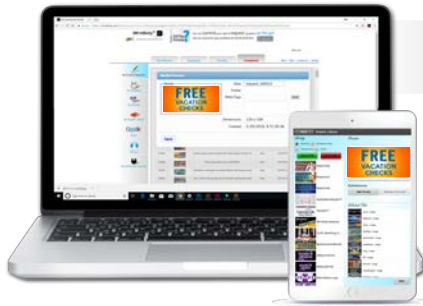

SERVICE & SUPPORT YOUR COMMUNITY

An LED Sign is a One-Time Investment for On-Premise Targeted Advertising that represents & brands your business with custom content that attracts attention within your community to promote your expertise, services, and specials to grow your clientele.

Change the LED display as often as you like anytime, anywhere, any device. Display & schedule dynamic messages to increase traffic:

“Open Bays Now” “Free Coffee & Wifi” “From 9-11am, Get \$10 Off”
“Free Tire Rotations Forever!” “We Accept Competitor’s Coupons”

"It was the easiest and best decision I ever made for my business."

- Danny, Auto Repair Shop Owner

FREEDOM TO MANAGE YOUR DISPLAY ANYTIME, ANYWHERE, FROM ANY DEVICE

SM Infinity™

cloudware for LED display advertising