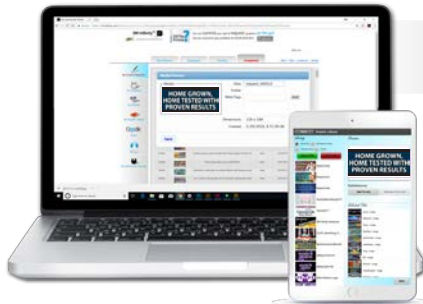

SERVICE & SUPPORT YOUR COMMUNITY

An LED Sign is a One-Time Investment for On-Premise Targeted Advertising that represents & brands your institution with custom content that attracts attention within your community to promote your expertise, services, and specials to grow your clientele.

Change the LED display as often as you like anytime, anywhere, any device. Display & schedule dynamic messages to increase participation:

“Free Checking” “Low Mortgage Rates” “Free Gift with New Accounts”
“Easy Online Banking” “Stuck in Traffic? Get \$100 for a New Account!”

"It was the easiest and best decision we ever made for our bank."
- William, President

FREEDOM TO MANAGE YOUR DISPLAY ANYTIME, ANYWHERE, FROM ANY DEVICE

SM Infinity™

cloudware for LED display advertising