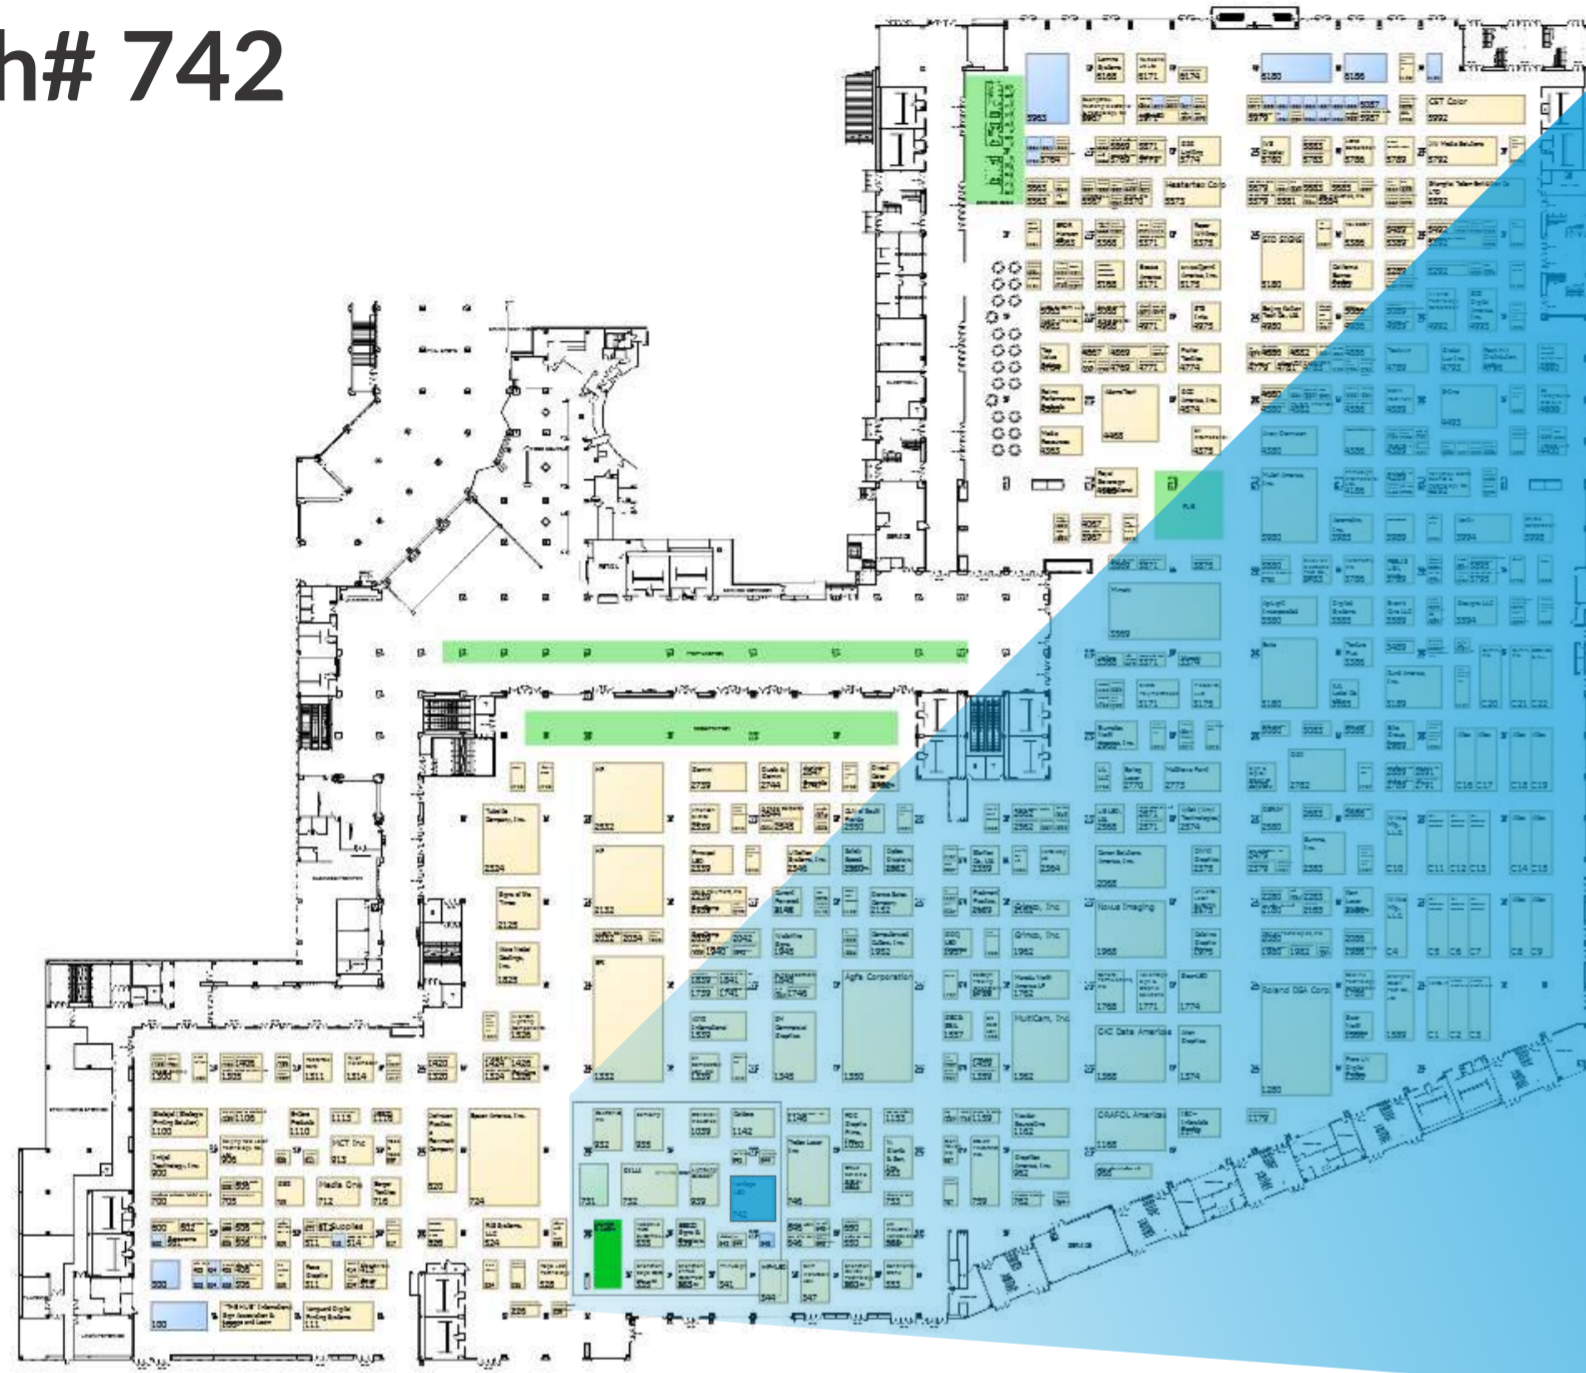

booth map

2017 ISA Sign Expo

Booth# 742

Show Floor

Booth# 742 in the Digital Park

we got your back