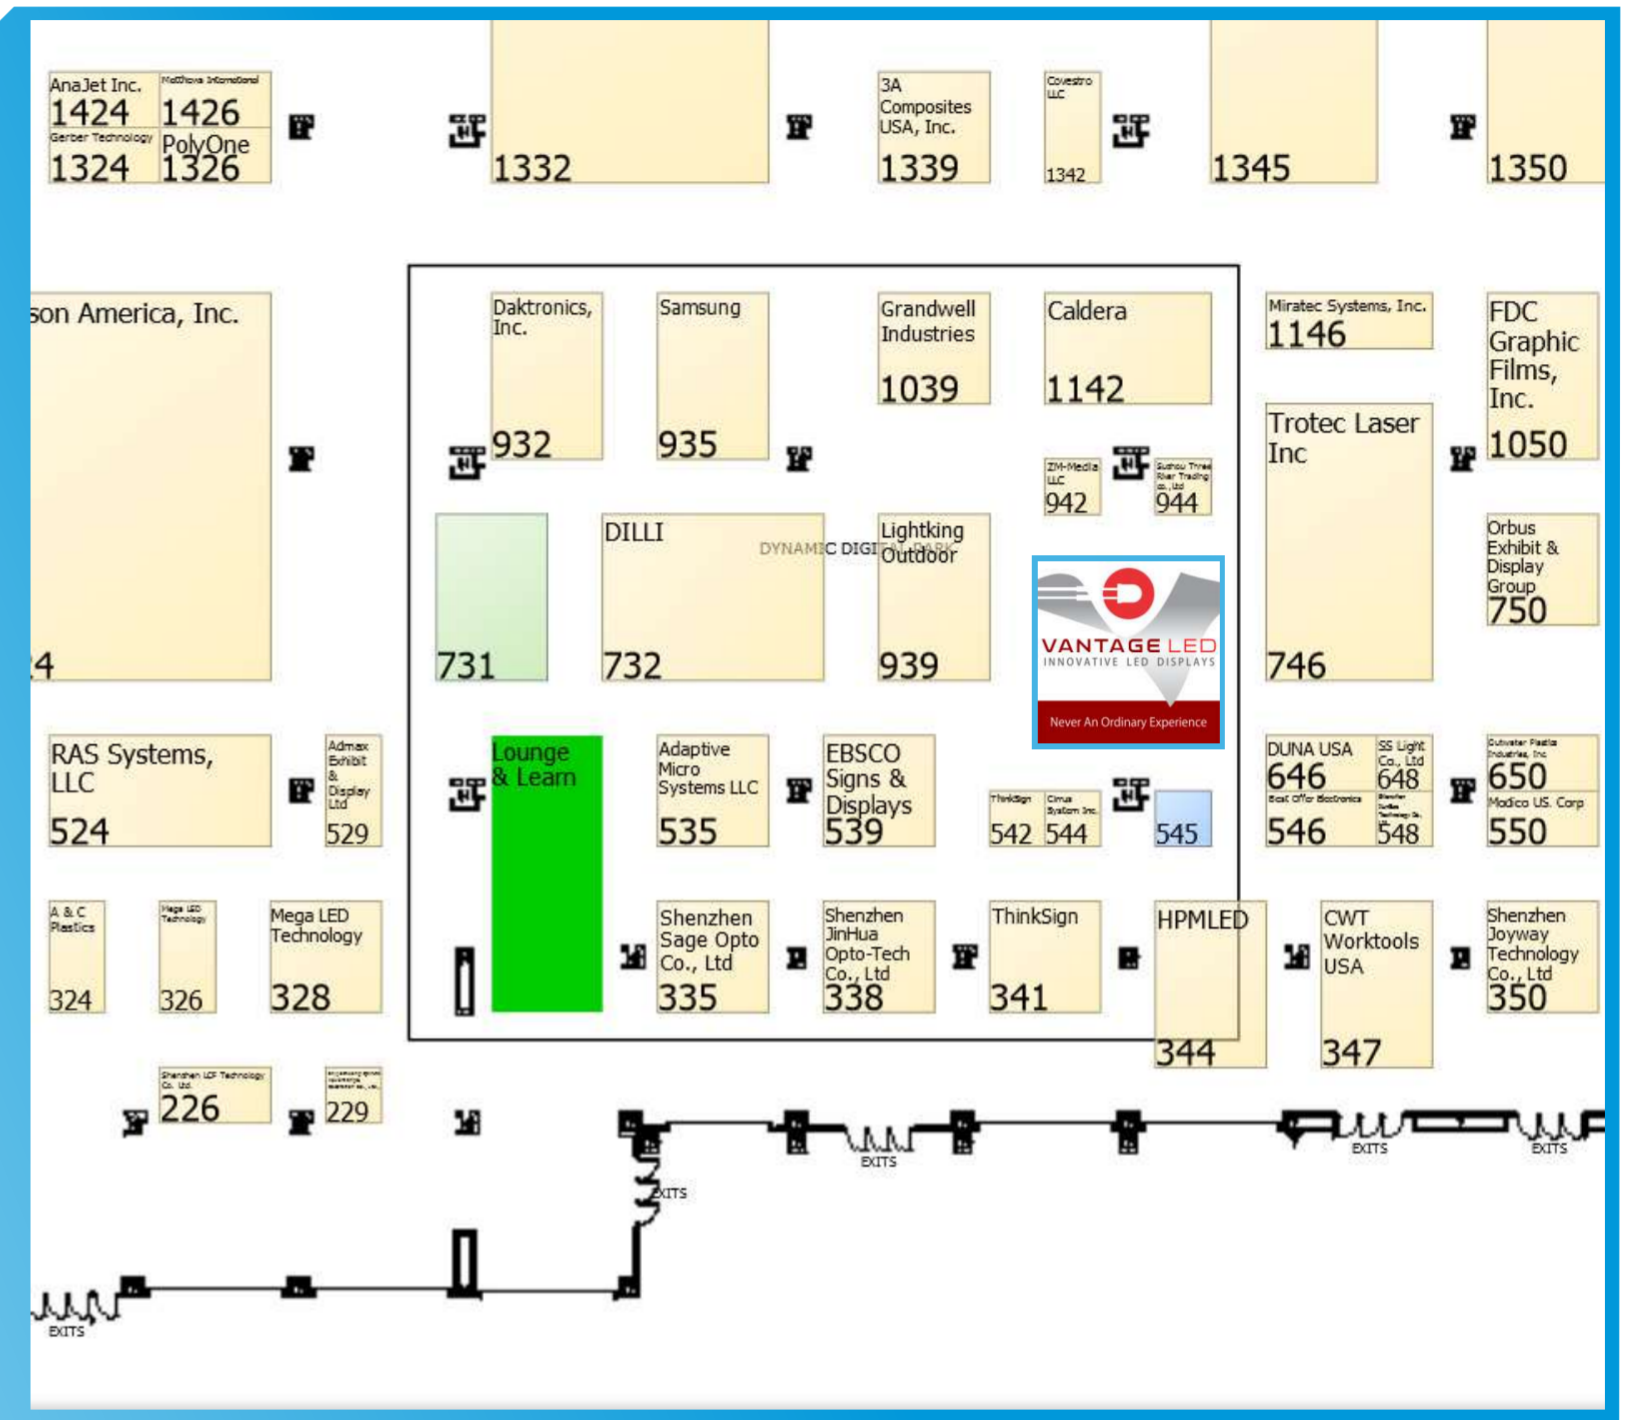

booth map

2017 ISA Sign Expo

Booth# 742

Show Floor

Booth# 742 in the Digital Park

we got your back